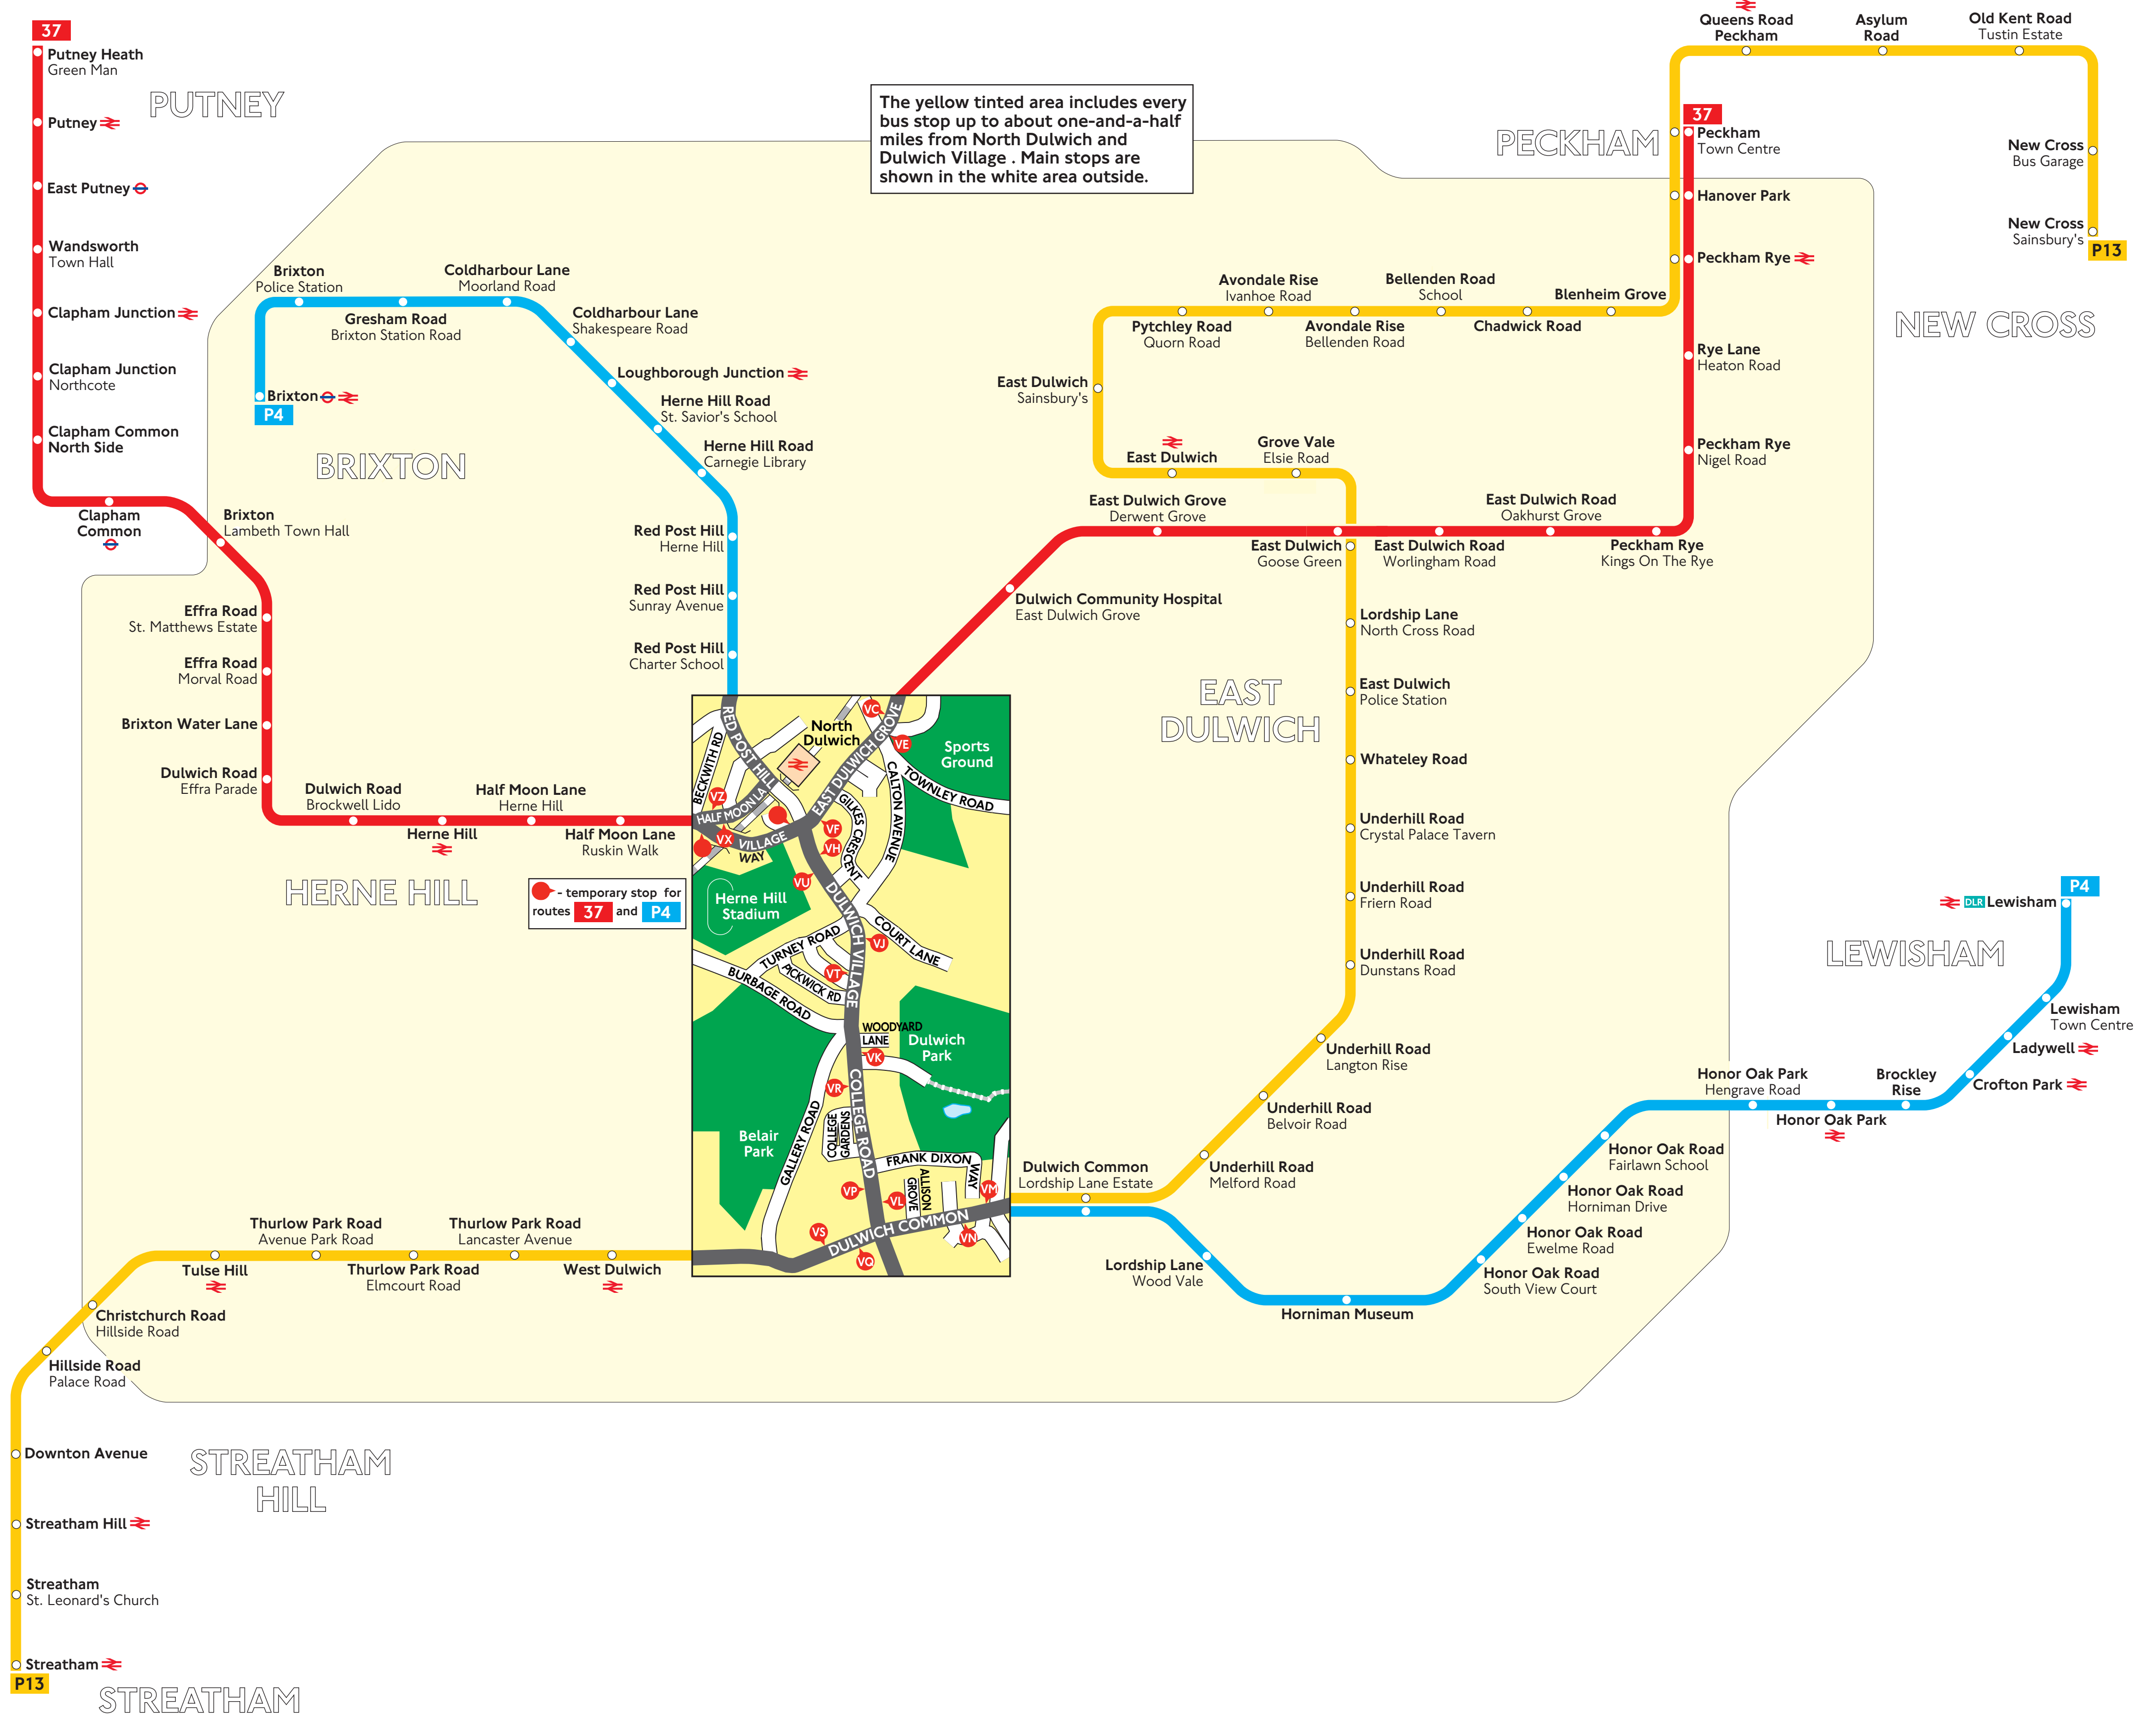

Buses from North Dulwich and Dulwich Village

Key

- Connections with Underground
- Connections with National Rail
- Connections with Docklands Light Railway

Red discs show the bus stop you need for your chosen bus service. The disc **A** appears on the top of the bus stop in the street (see map of town centre in centre of diagram).

Route finder

Day buses including 24-hour routes

Bus route	Towards	Bus stops
37	Peckham	VC
	Putney Heath	VE VP
P4	Brixton	VN VP VR VT VU
	Lewisham	VR VJ VK VL VM
P13	New Cross	VM VS
	Streatham	VM VO

Destination finder

Destination	Bus routes	Bus stops
East Dulwich	P13	VM VS
Police Station and Sainsbury's		
East Dulwich Grove Derwent Grove	37	VC
East Dulwich Road	37	VC
East Putney	37	VE VF
Effra Road	37	VE VF
G		
Gresham Road Brixton Station Road	P4	VN VP VR VT VU
Grove Vale Elsie Road	P13	VR VS
H		
Half Moon Lane	37	VE VF
Hanover Park	37	VC
	P13	VM VS
Herne Hill	37	VE VF
Herne Hill Road	P4	VR VP VR VT VU
Hillside Road Palace Road	P13	VN VO
Honor Oak Park	P4	VR VJ VK VL VM
Honor Oak Road	P4	VR VJ VK VL VM
Horniman Museum	P4	VR VJ VK VL VM
L		
Ladywell	P4	VR VJ VK VL VM
Lewisham	P4	VR VJ VK VL VM
and Town Centre		
Lordship Lane North Cross Road	P13	VM VS
Lordship Lane Wood Vale	P4	VR VJ VK VL VM
Loughborough Junction	P4	VR VJ VK VL VM
N		
New Cross	P13	VM VS
Bus Garage and Sainsbury's		

Destination	Bus routes	Bus stops
O		
Old Kent Road Tustin Estate	P13	VM VS
P		
Peckham Town Centre	37	VC
	P13	VM VS
Peckham Rye	37	VC
	P13	VM VS
Peckham Rye Kings On The Rye and Nigel Road	37	VC
Putney	37	VE VF
Putney Heath Green Man	37	VE VF
Pytchley Road	P13	VM VS
Q		
Queens Road Peckham	P13	VM VS
R		
Red Post Hill	P4	VN VP VR VT VU
Rye Lane Heaton Road	37	VC
S		
Streatham	P13	VN VO
and St. Leonard's Church		
Streatham Hill	P13	VN VO
T		
Thurlow Park Road	P13	VN VO
Tulse Hill	P13	VN VO
U		
Underhill Road	P13	VM VS
W		
Wandsworth Town Hall	37	VE VF
West Dulwich	P13	VN VO
Whateley Road	P13	VM VS